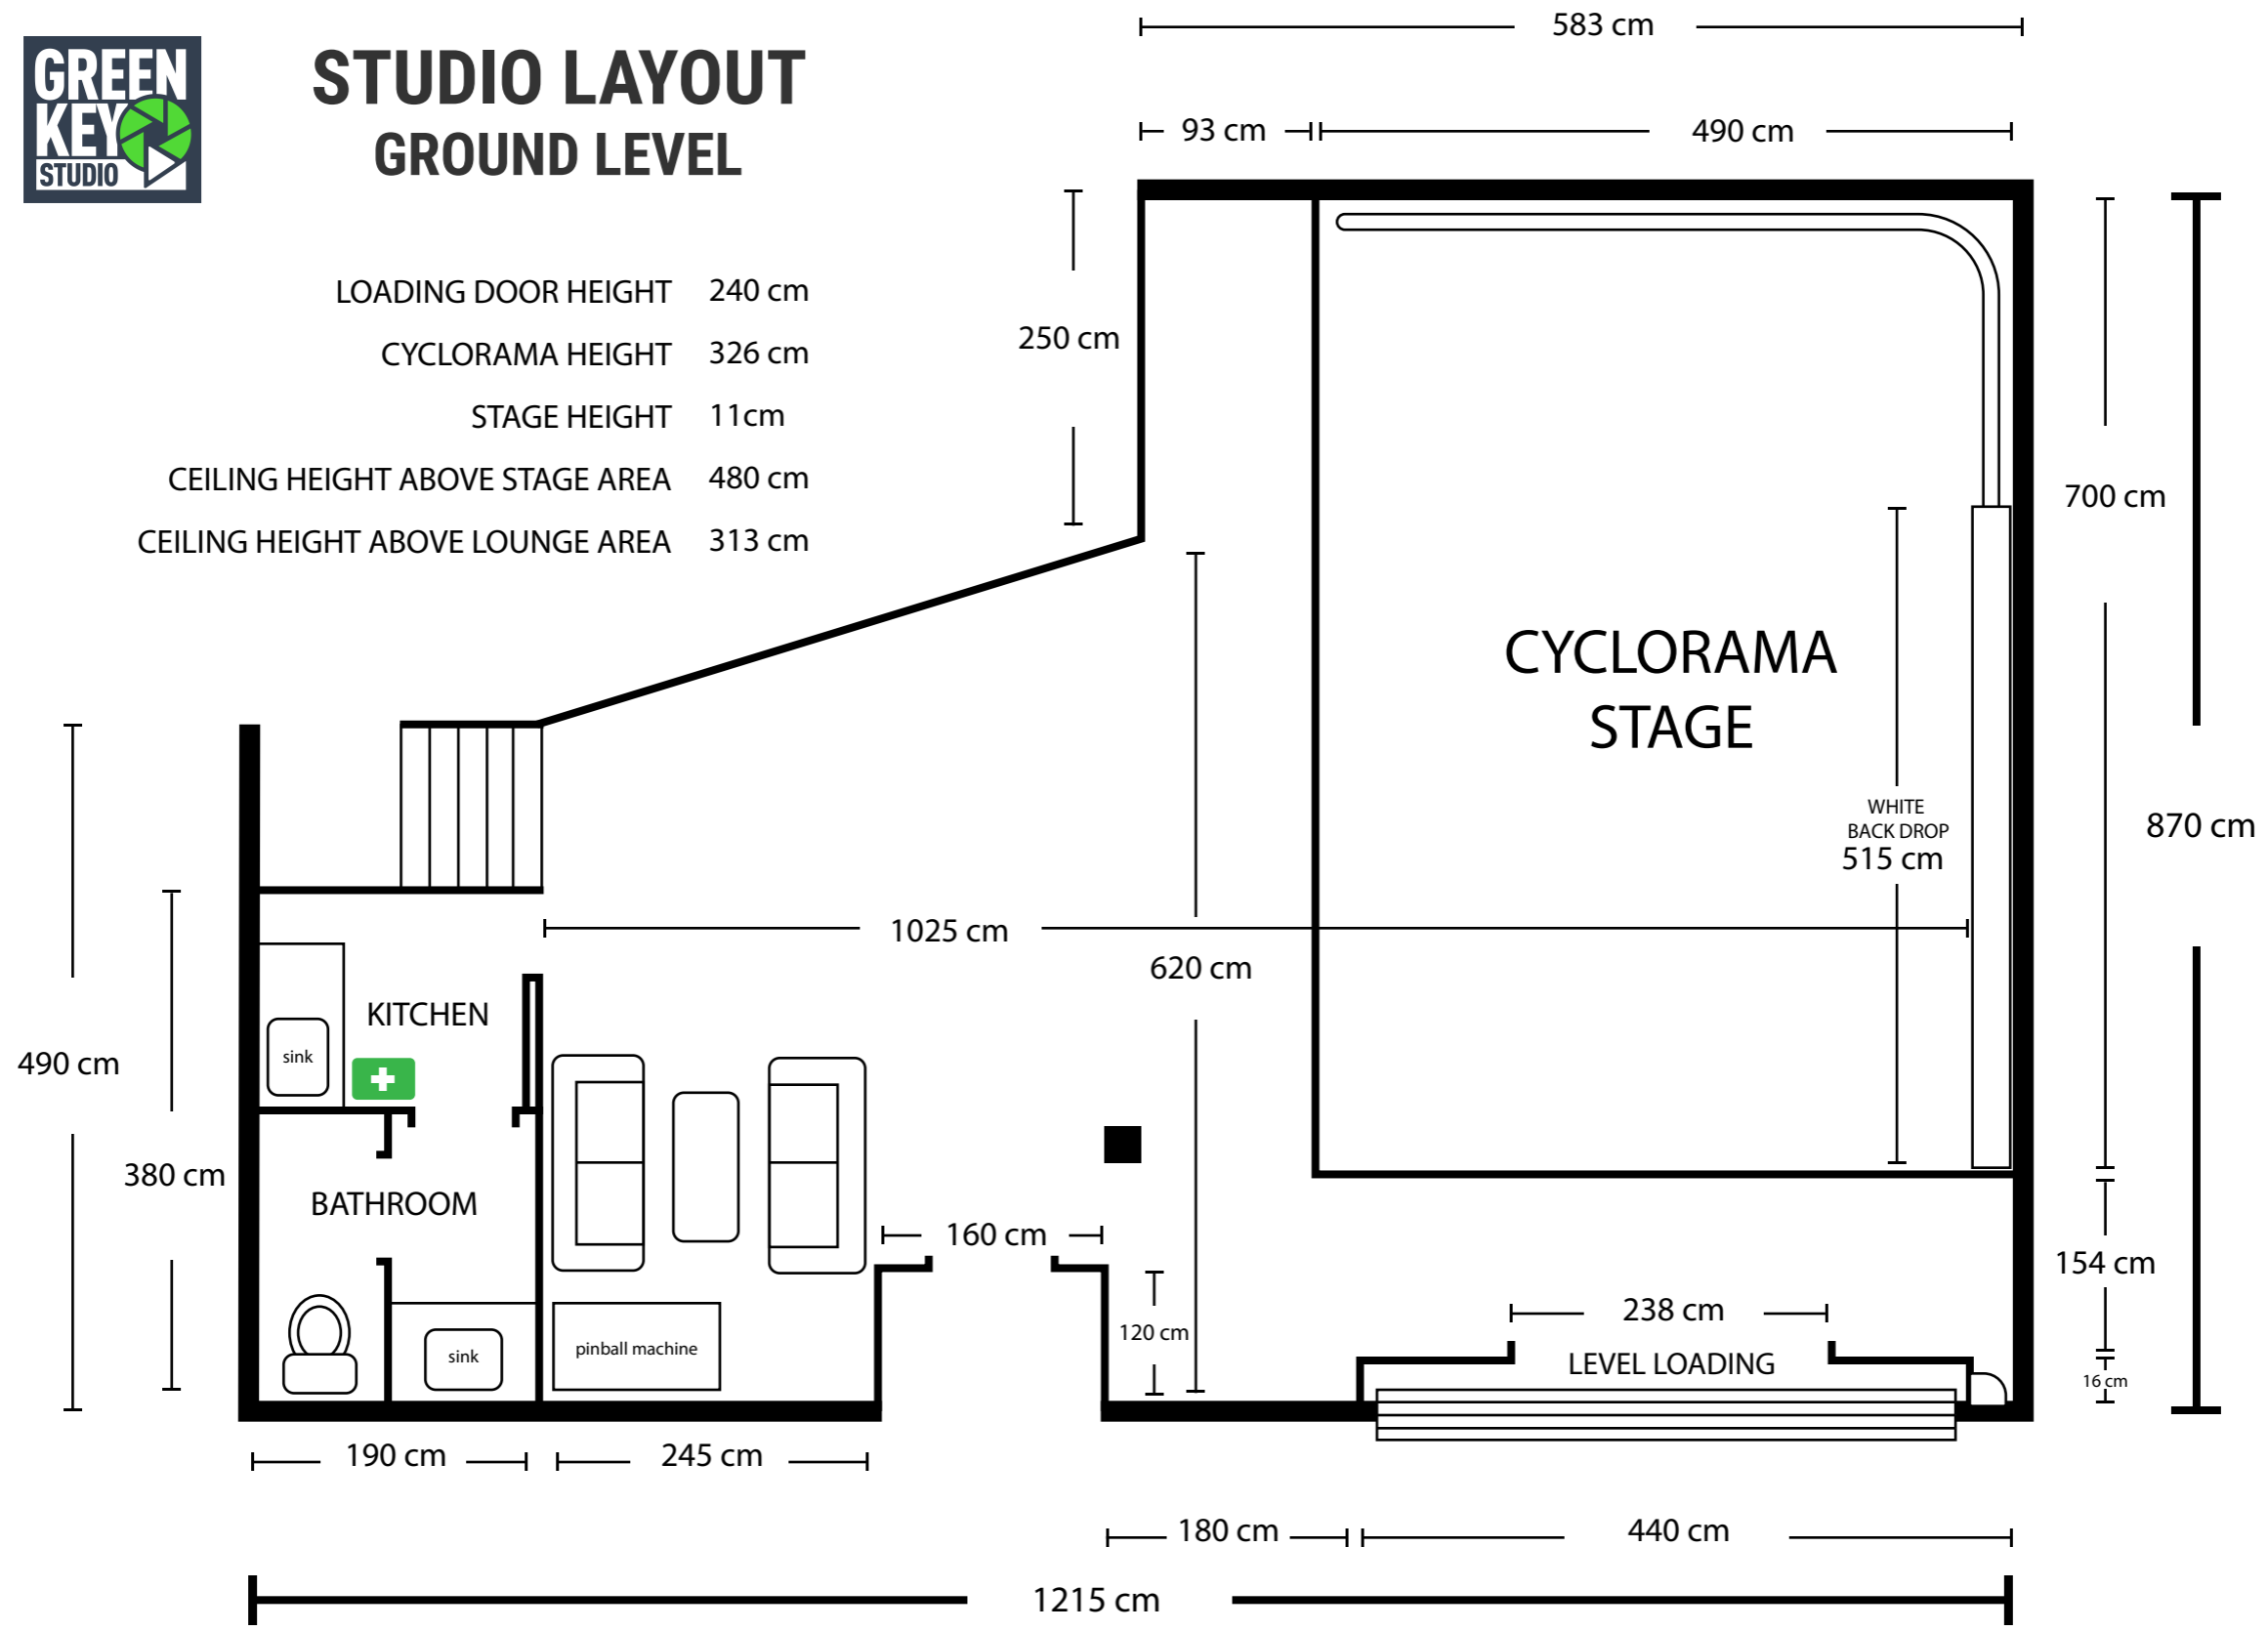

STUDIO LAYOUT GROUND LEVEL

- LOADING DOOR HEIGHT 240 cm
- CYCLORAMA HEIGHT 326 cm
- STAGE HEIGHT 11 cm
- CEILING HEIGHT ABOVE STAGE AREA 480 cm
- CEILING HEIGHT ABOVE LOUNGE AREA 313 cm

583 cm

93 cm 490 cm

250 cm

700 cm

870 cm

490 cm

380 cm

1025 cm

620 cm

160 cm

120 cm

238 cm

154 cm

16 cm

190 cm

245 cm

180 cm

440 cm

1215 cm

CYCLORAMA
STAGE

WHITE
BACK DROP
515 cm

KITCHEN

BATHROOM

pinball machine

LEVEL LOADING

sink